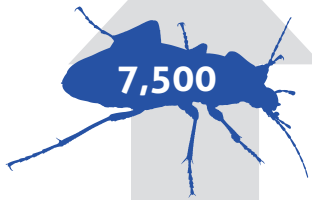

Soil Animals in Dutch Gardens

soil creatures found

gardens explored

observers

fewer slugs

woodlice found in 89% of gardens

soil animals found per garden on average

newcomer garners highest score